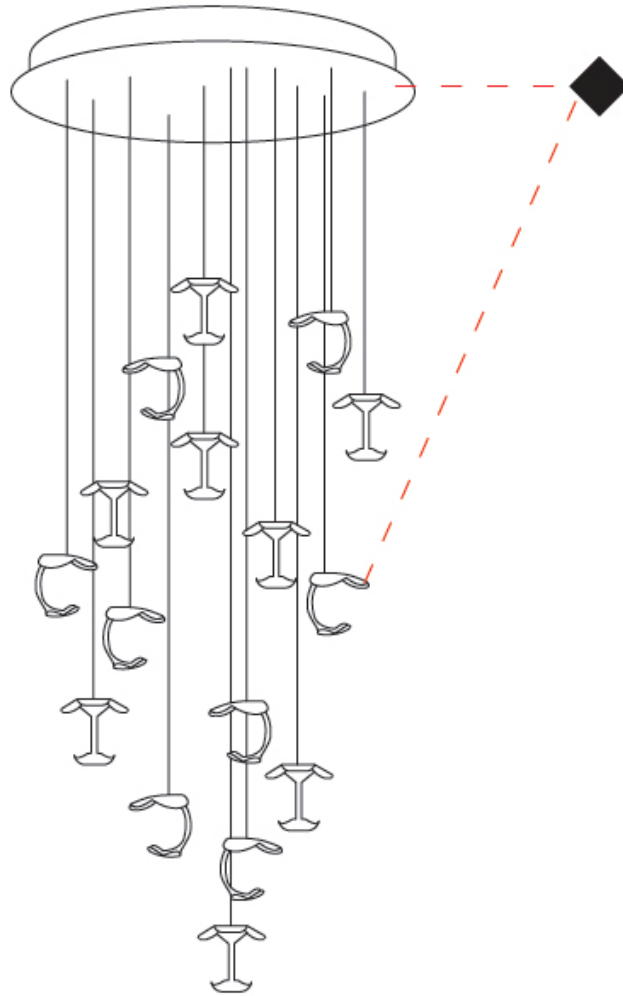

LE GIGINE SUSPENSION

D131605-

PROJECT

TYPE

SPECIFIER

QUANTITY

DATE

D