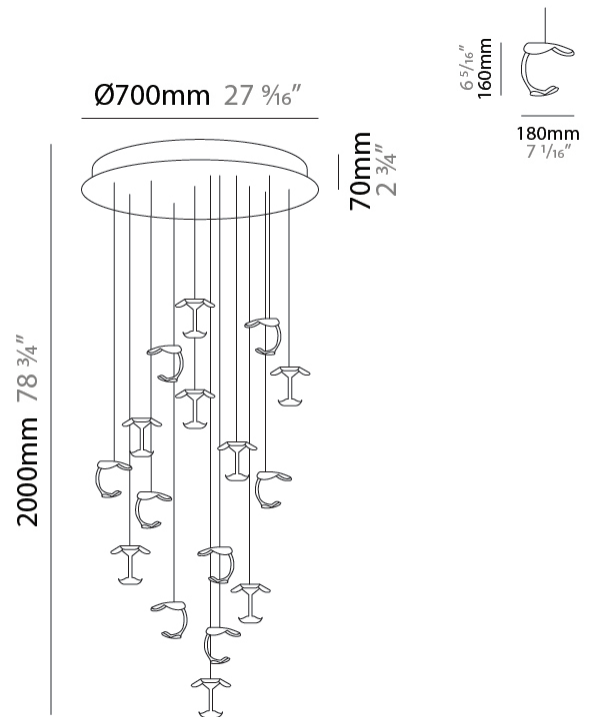

1. To build a product code in our configurator select the specify button on the base model # product page
2. To build a manual product code on this datasheet choose from the options listed below in blue font and add the suffix to the base model #

GENERAL

Series: Le Gigue
Partner: Knikerboker
Division: Design
Installation: Suspension
Product Type: Pendant
Mounting Location: Ceiling
Light Distribution: Indirect

PHYSICAL

Shape: Abstract
Diameter (mm): 700
Diameter (in): 27 7/16
Max. Overall Height (mm): 2650
Max. Overall Height (in): 104 5/16
Weight (kg): 21.3
Fixture Finish: EWH / EBK / MAN / COF / PRD / SLF / GLF / CLF / BRL / EWS / EWG / EWC / EWR / EBS / EBG / EBC / EBC / EBB / MAS / MAD / MAC / MAB / COS / CGO / CCL / CBL / PRS / PRG / PRC / PRB
Fixture Material: Metal
Cable Details: Transparent Cable in the following lengths 5 x 1000mm / 39 3/8" 6 x 1500mm / 59 1/16" 5 x 2000mm / 78 3/4"

ELECTRICAL

Lamp Type: LED
Input Wattage (W): 88
Dimming: Non-Dimming / Phase Dimming (120vac Only)
Driver Included: Yes
Driver Location: Integrated
Driver Type: Constant Current - Universal
Driver Class: Class 2
Input Voltage (V): 120 - 277
Constant Current (MA): 1050

LED

Number of LEDs: 16
Color Temperature (°K): 3000
Max. Delivered Lumen (lm): 13600
CRI: >85 CRI
Lamp Life (hrs): 50000

OPTICAL

RATINGS AND CERTIFICATIONS

Certified By: Certified for North American Standards
IP rating: IP20