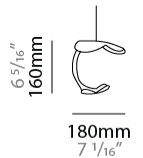

PROJECT	_____
TYPE	_____
SPECIFIER	_____
QUANTITY	_____
DATE	_____

1. To build a product code in our configurator select the specify button on the base model # product page
2. To build a manual product code on this datasheet choose from the options listed below in blue font and add the suffix to the base model #

GENERAL

Series: Le Gigue
Partner: Knikerboker
Division: Design
Installation: Suspension
Product Type: Pendant
Mounting Location: Ceiling
Light Distribution: Indirect

PHYSICAL

Shape: Abstract
Diameter (in): 37 ⁷/₁₆
Length (mm): 1200
Max. Overall Height (mm): 1650
Max. Overall Height (in): 64 ¹⁵/₁₆
Weight (kg): 10.5
Fixture Finish: EWH / EBK / MAN / COF / PRD / SLF / GLF / CLF / BRL / EWS / EWG / EWC / EWR / EBS / EBG / EBC / EBC / EBB / MAS / MAD / MAC / MAB / COS / CGO / CCL / CBL / PRS / PRG / PRC / PRB
Fixture Material: Metal
Cable Details: Transparent Cable in the following lengths 5 x 1000mm / 39 3/8" 5 x 1500mm / 59 1/16"

ELECTRICAL

Lamp Type: LED
Input Wattage (W): 55
Dimming: Non-Dimming / Phase Dimming (120vac Only)
Driver Included: Yes
Driver Location: Integrated
Driver Type: Constant Current - Universal
Driver Class: Class 2
Input Voltage (V): 120 - 277
Constant Current (MA): 1050

LED

Number of LEDs: 10
Color Temperature (°K): 3000
Max. Delivered Lumen (lm): 6800
CRI: >85 CRI
Lamp Life (hrs): 50000

OPTICAL

RATINGS AND CERTIFICATIONS

Certified By: Certified for North American Standards
IP rating: IP20