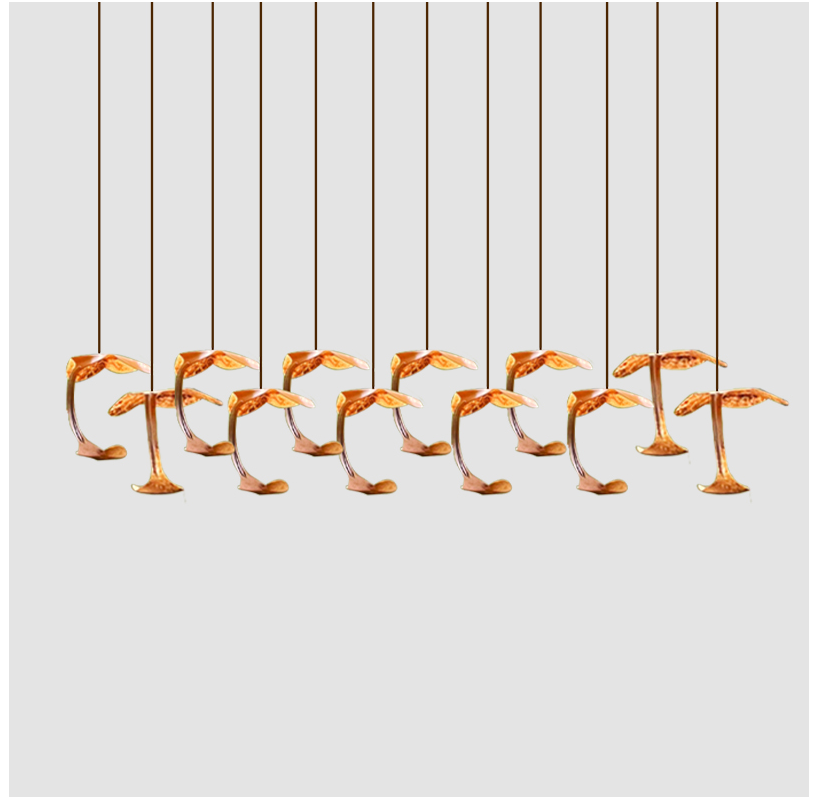

D131608-

base number Finish
Options

PROJECT
TYPE
SPECIFIER
QUANTITY
DATE

1. To build a product code in our configurator select the specify button on the base model # product page
2. To build a manual product code on this datasheet choose from the options listed below in blue font and add the suffix to the base model #

GENERAL

Series: Le Gigue
Partner: Knikerboker
Division: Design
Installation: Suspension
Product Type: Pendant
Mounting Location: Ceiling
Light Distribution: Indirect

PHYSICAL

Shape: Abstract
Diameter (in): 37 ⁷/₁₆
Length (mm): 1200
Max. Overall Height (mm): 1650
Max. Overall Height (in): 64 ¹⁵/₁₆
Weight (kg): 12.6
Fixture Finish: EWH / EBK / MAN / COF / PRD / SLF / GLF / CLF / BRL / EWS / EWG / EWC / EWR / EBS / EBG / EBC / EBC / EBB / MAS / MAD / MAC / MAB / COS / CGO / CCL / CBL / PRS / PRG / PRC / PRB
Fixture Material: Metal
Cable Details: Transparent Cable in the following lengths 6 x 1000mm / 39 3/8" 6 x 1500mm / 59 1/16"

ELECTRICAL

Lamp Type: LED
Input Wattage (W): 66
Dimming: Non-Dimming / Phase Dimming (120vac Only)
Driver Included: Yes
Driver Location: Integrated
Driver Type: Constant Current - Universal
Driver Class: Class 2
Input Voltage (V): 120 - 277
Constant Current (MA): 1050

LED

Number of LEDs: 12
Color Temperature (°K): 3000
Max. Delivered Lumen (lm): 10200
CRI: >85 CRI
Lamp Life (hrs): 50000

OPTICAL

RATINGS AND CERTIFICATIONS

Certified By: Certified for North American Standards
IP rating: IP20