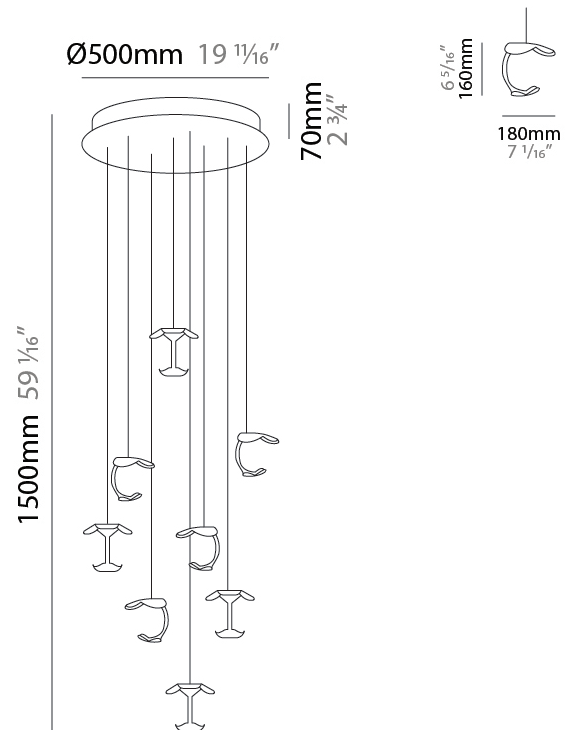

PROJECT	_____
TYPE	_____
SPECIFIER	_____
QUANTITY	_____
DATE	_____

1. To build a product code in our configurator select the specify button on the base model # product page
2. To build a manual product code on this datasheet choose from the options listed below in blue font and add the suffix to the base model #

GENERAL

Series: Le Gigue
Partner: Knikerboker
Division: Design
Installation: Suspension
Product Type: Pendant
Mounting Location: Ceiling
Light Distribution: Indirect

PHYSICAL

Shape: Abstract
Diameter (mm): 500
Diameter (in): 19 1/16
Max. Overall Height (mm): 1650
Max. Overall Height (in): 64 15/16
Weight (kg): 12.4
Fixture Finish: EWH / EBK / MAN / COF / PRD / SLF / GLF / CLF / BRL / EWS / EWG / EWC / EWR / EBS / EBG / EBC / EBC / EBB / MAS / MAD / MAC / MAB / COS / CGO / CCL / CBL / PRS / PRG / PRC / PRB
Fixture Material: Metal
Cable Details: Transparent Cable in the following lengths 4 x 1000mm / 39 3/8" 4 x 1500mm / 59 1/16"

ELECTRICAL

Lamp Type: LED
Input Wattage (W): 44
Dimming: Non-Dimming / Phase Dimming (120vac Only)
Driver Included: Yes
Driver Location: Integrated
Driver Type: Constant Current - Universal
Driver Class: Class 2
Input Voltage (V): 120 - 277
Constant Current (MA): 1050

LED

Number of LEDs: 8
Color Temperature (°K): 3000
Max. Delivered Lumen (lm): 6800
CRI: >85 CRI
Lamp Life (hrs): 50000

OPTICAL

RATINGS AND CERTIFICATIONS

Certified By: Certified for North American Standards
IP rating: IP20